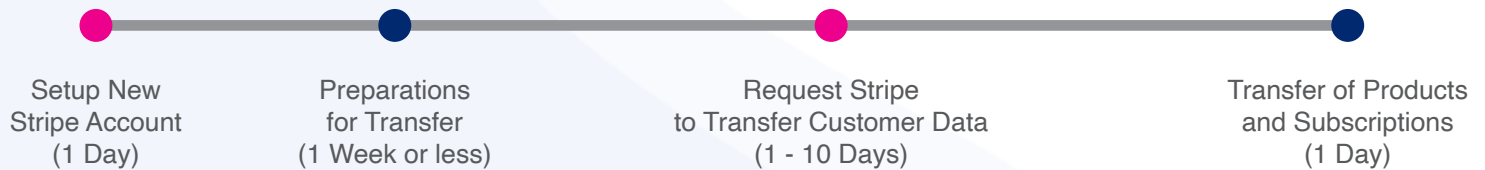

# Stripe Account Transfer Timeline

*When? How long?*

No doubt, you have questions. How long does a transfer take? What steps are involved?

In this short timeline, we attempt to provide you with a typical timeline for transferring Stripe accounts, customer data, subscriptions, and products.

Total time: 1 - 3 weeks

- You and/or Stripe
- Stripe Transfer Team